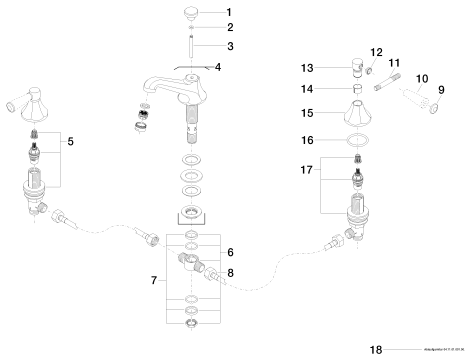

Sink - Madison

Three-hole lavatory mixer with drain - polished chrome

Article number: 20 700 370-00 0010

Other surface finishes

20 700 370-06 0010

20 700 370-08 0010

20 700 370-09 0010

More custom finish options are available via special production (xTra Service). Please see our finish matrix for availability and pricing or contact a Dornbracht representative.

Spare parts list

Number	Item Number	Designation	Number of units