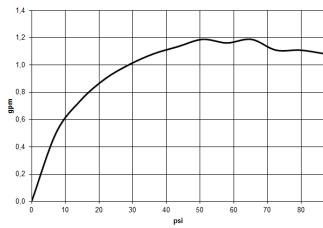

Sink - Madison
Three-hole lavatory mixer with drain - polished chrome
Article number: 20 700 370-00 0010

All dimensions in mm / inch = mm x 0,0394

Flow rate chart

Sink - Madison

Three-hole lavatory mixer with drain - polished chrome